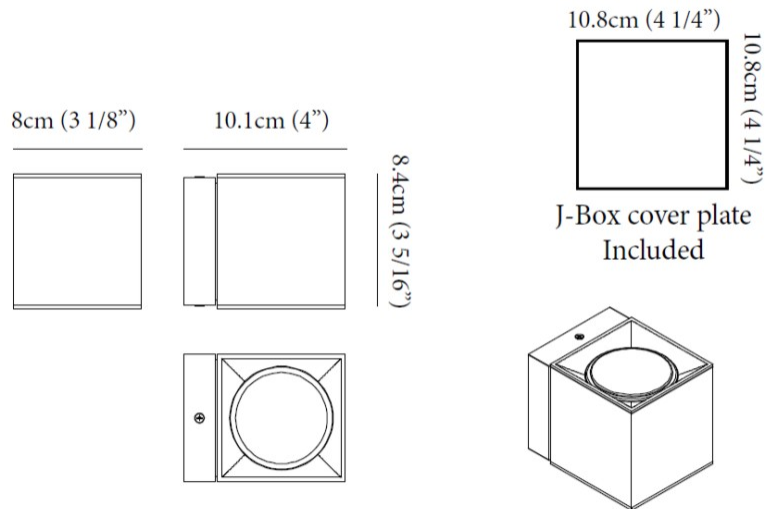

DAU SINGLE COVERED SURFACE

D93081-

base number _____
Finish Options _____

1. To build a product code in our configurator select the specify button on the base model # product page
2. To build a manual product code on this datasheet choose from the options listed below in blue font and add the suffix to the base model #

GENERAL

Series: Dau _____
Subseries: Dau Single Covered _____
Brand: Milan _____
Division: Design _____
Mounting Type: Surface _____
Mounting Location: Wall _____
Subcategory: Downlight _____

PHYSICAL

Shape: Cube _____
Length (mm): 80 _____
Length (in): 3 1/8 _____
Height (mm): 84 _____
Depth (mm): 101 _____
Height (in): 3 1/3 _____
Depth (in): 4 _____
Extension (mm): 101 _____
Extension (in): 4 _____
Light Distribution: Direct _____
Weight (kg): 0.82 _____
Weight (lbs): 1.81 _____
Fixture Finish: BAL / MWL / BSL _____
Fixture Material: Extruded Aluminum _____

ELECTRICAL

Number of Lamps: 1 _____
Lamp Type: LED Retrofit _____
Lamp Shape: MR16 _____
Bulb Included: Bulb Not Included _____
Max. Wattage Per Lamp (W): 4 _____
Lamp Base: GU10 _____
Input Voltage (V): 120Vac Direct Line _____

LED

OPTICAL

RATINGS AND CERTIFICATIONS

Certified By: Certified for North American Standards _____
IP rating: IP20 _____